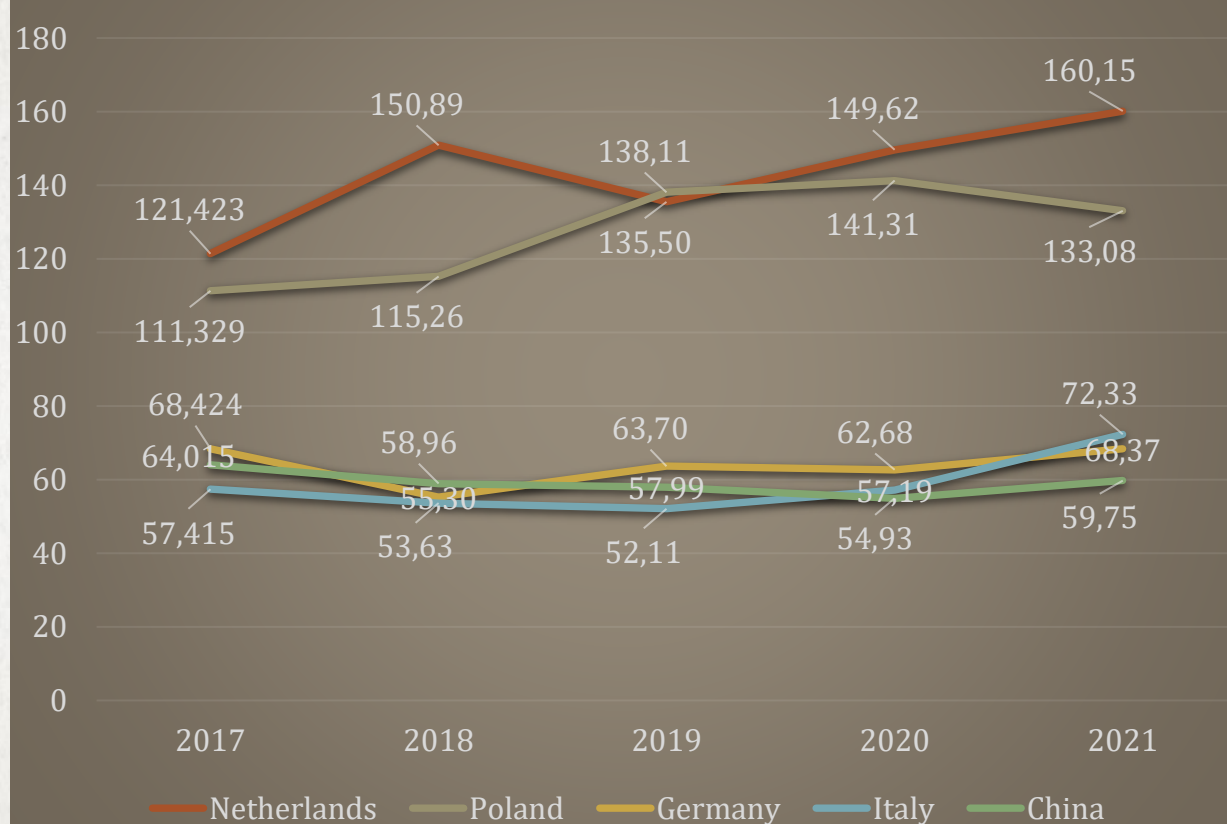

PEAT IMPORT/EXPORT

TOP 5 Export, T.to