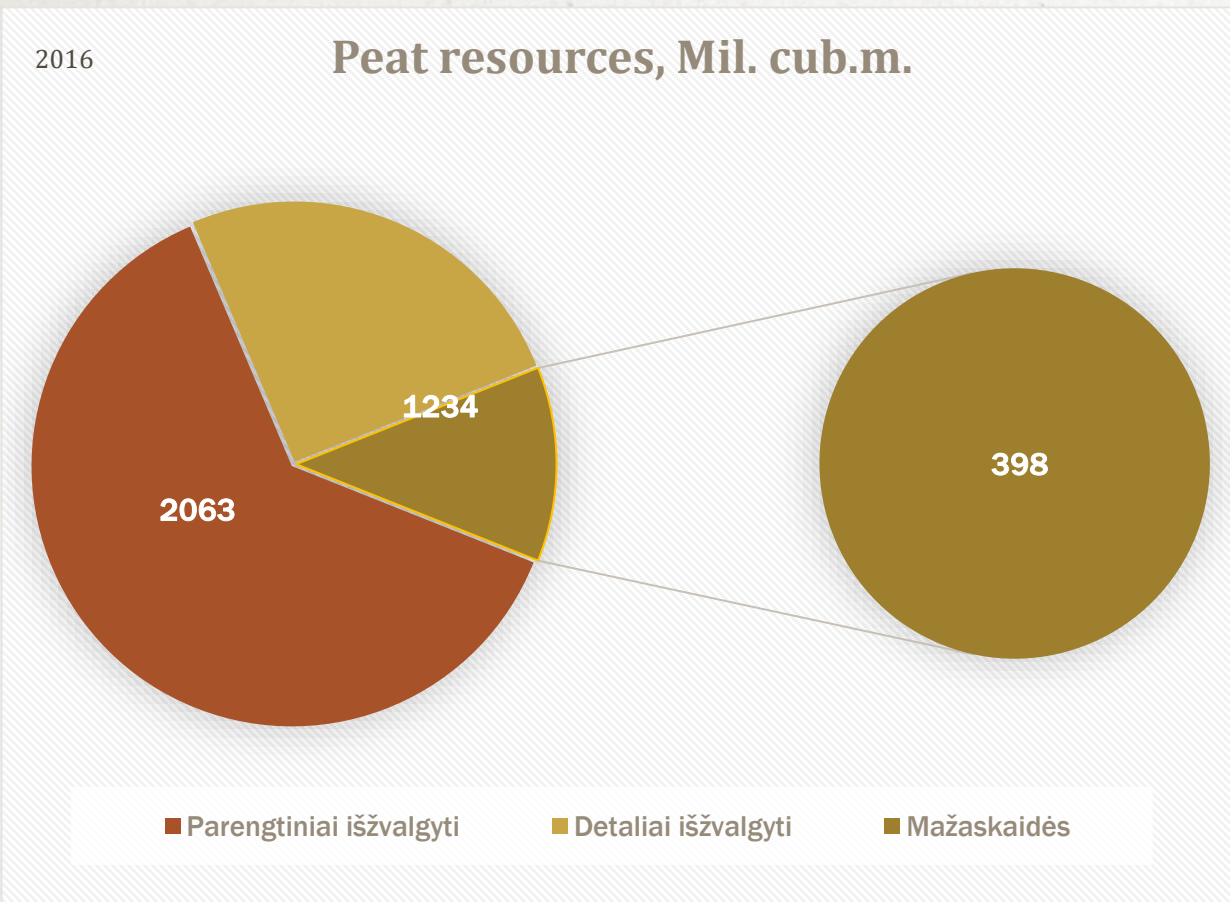

PEAT RESOURCES IN LITHUANIA

68 permissions in 2016 - 57 permissions in 2021 (16%↓)
45 vs 38 companies