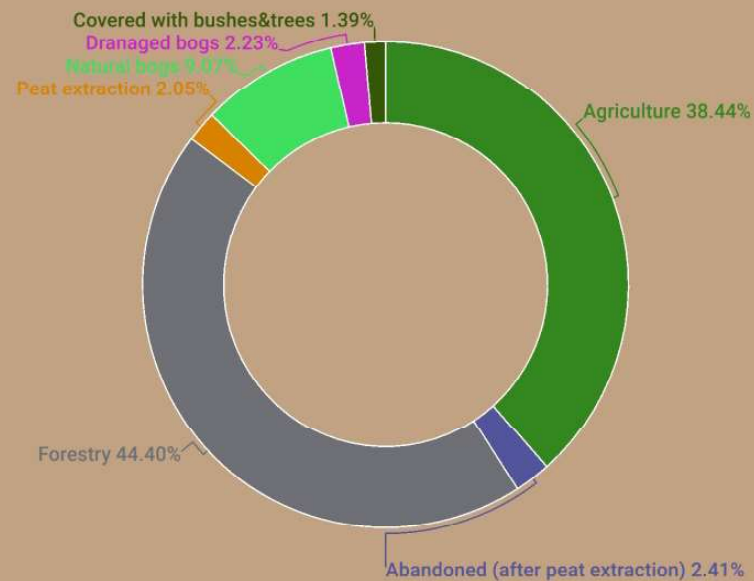

Import

Export

Import TOP 3

Export TOP 5

Bogs/peatlands in Lithuania

The use of Lithuanian wetlands,
654 Tha

Map

Permissions
& Licensed
area