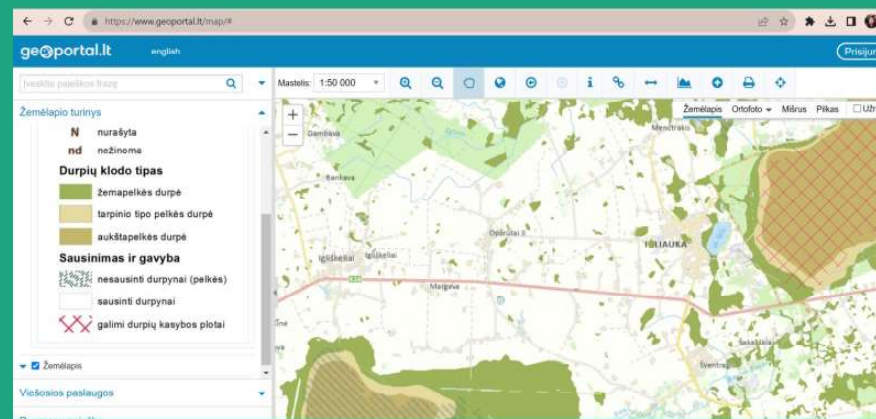

Data
collection

Timeline

The mitigation measures in LULUCF sector to minimize GHG emissions

GHG mitigation effect, ktCO₂ eq.
-1,747.2

Data collection of Lithuanian wetlands and peatlands

Information on areas of bogs and peatlands, data on the type of peat layer, peat quarries and mining areas, peatland areas drained by ditches and drainage and their condition.

An aerial photograph of a forest landscape with several small ponds and a wooden boardwalk. A large, semi-transparent brown circle is overlaid on the center of the image, containing the title 'Goals' and a list of two bullet points.