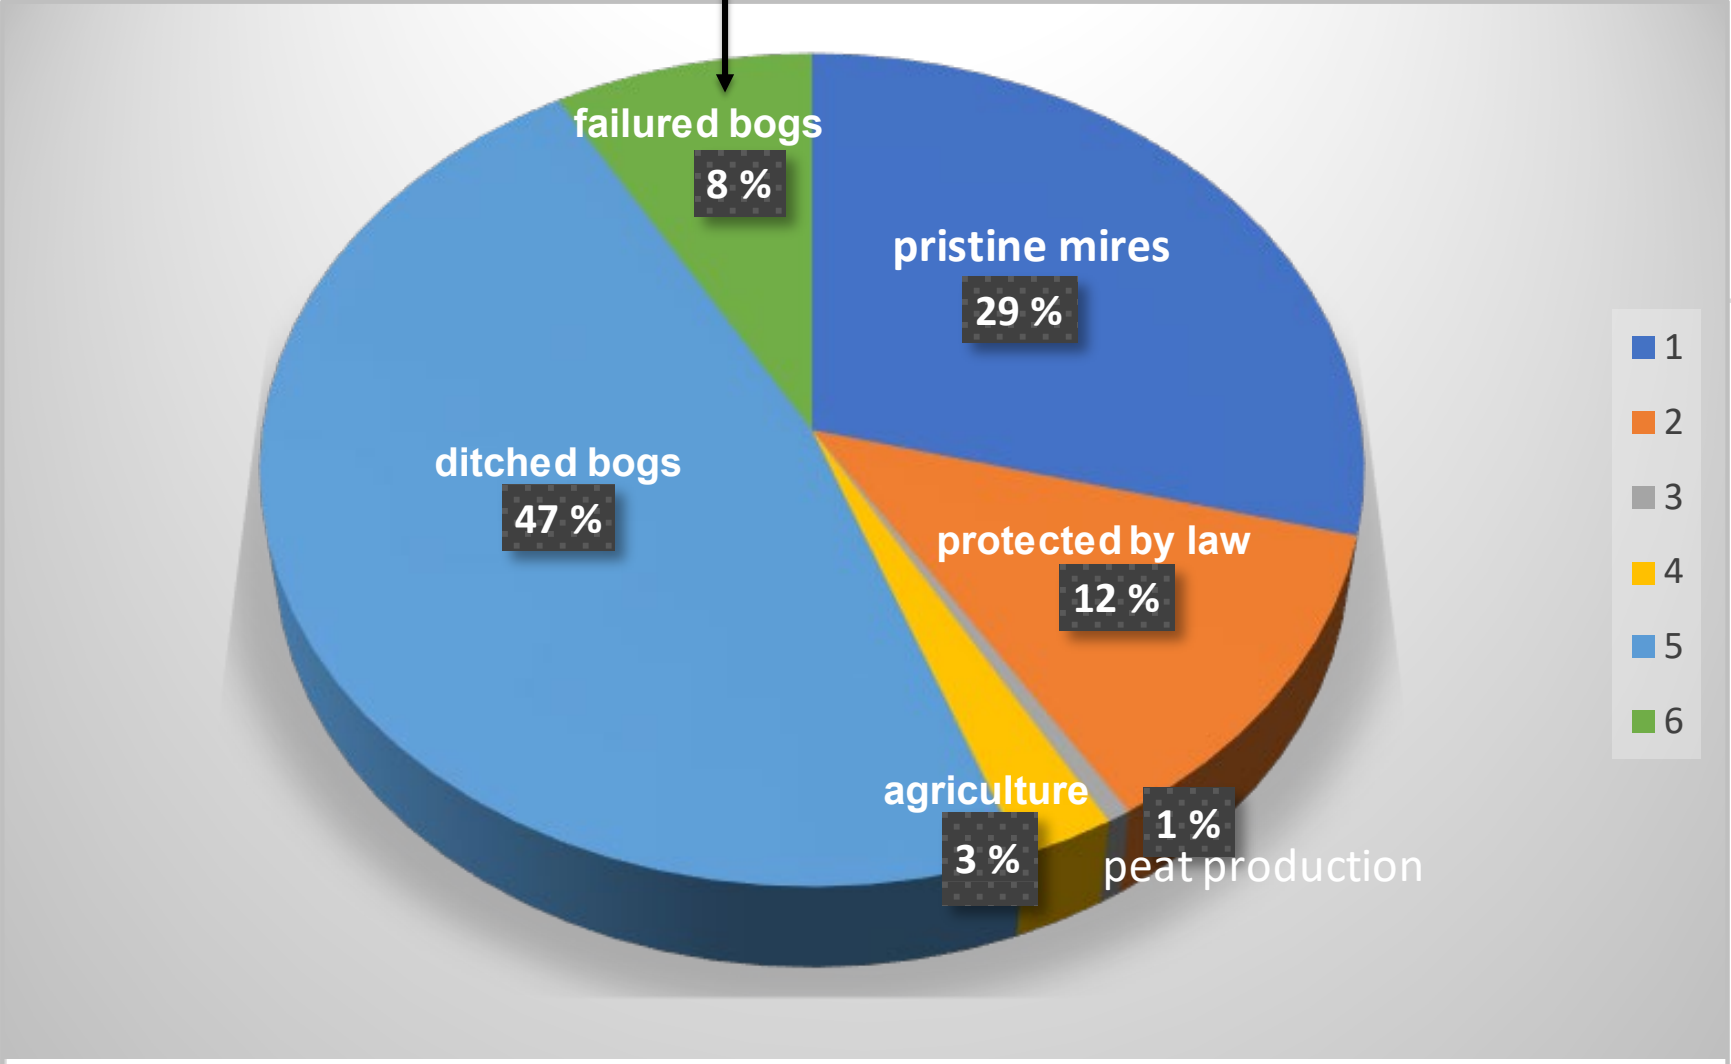

BIOLAN

LUO VIHREÄMPÄÄ MAAILMAA

SPHAGNUM MOSS, THE FORGOTTEN NEW GROWING MEDIA

Teppo Rantanen Biolan Group 11.10.2018

**BOARD OF THE GROUP****CEO of the Group
Teppo Rantanen**

PROFESSIONAL CULTIVATION
NOVARBO OY Finland Teppo Rantanen

SPHAGNUM MOSS ACTIVITY

ECOMOSS OY, PART OF BIOLAN GROUP

- **Company has been established 2013**
- **EcoMoss Oy has been since April 2016 part of Biolan Group.**
- **Preliminary production of sphagnum moss started in autumn 2015**
- **Production enlargement since summer 2016**
- **Produceses and supplies Sphagnum moss for growing media purposes**

POTENTIAL FOR SPHAGNUM COLLECT IN FINLAND CA.
300 000 HECTARES

PEAT LANDS IN FINLAND, TOTAL 9,06 MILLION HECTARES

”Example of failed bog” in Finland where major bog ditchings has been made in -60 and -70 for forestry purposes. Ideal area for Sphagnum Moss collecting

After harvesting of Sphagnum moss at 2016, new layer of moss has grown until 2018, 4-5 cm already

Kaksi vuotta korjuun jälkeen

**TWO YEARS AFTER
HARVESTING**

BIOLAN

LUO VIHREÄMPÄÄ MAAILMAA

www.biolan.fi